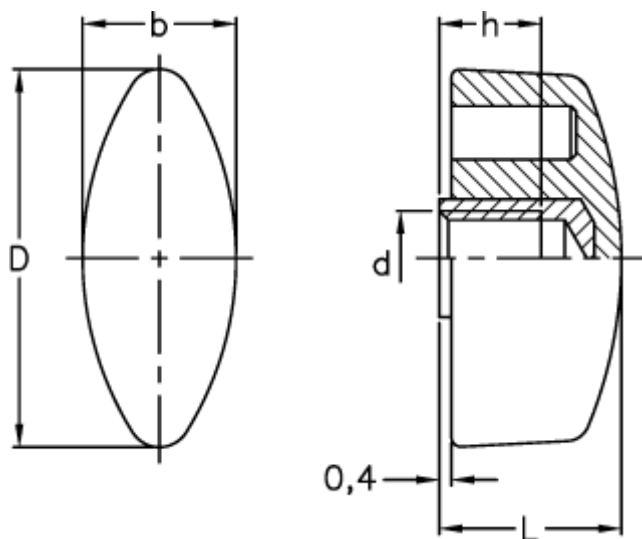

Data Sheet

Article number: 2302008351

Description: E+G Wing knob
CT.476/30 B-M6

Measures

b = 13.0

d = 32

d 6H = M6

h = 8

L = 15